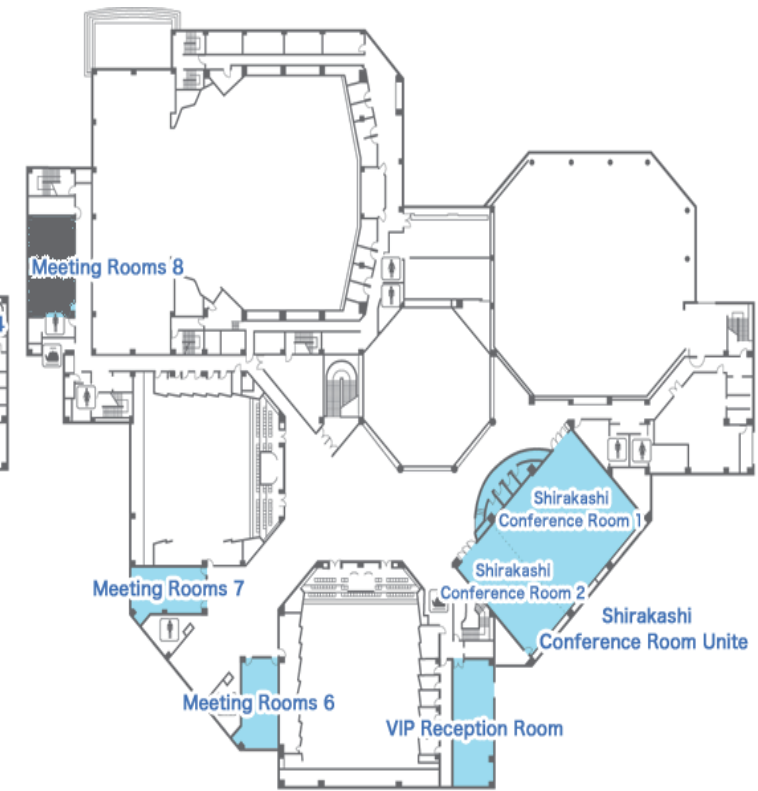

International Center Floor Map

1F

2F

3F

Tachibana (2F) : plenary sessions (March 3)

Meetings rooms 1,2 (1F), 5(2F),8(3F) : parallel sessions

Sakura (2F) : reception

Anteroom 7 (2F) : conference office