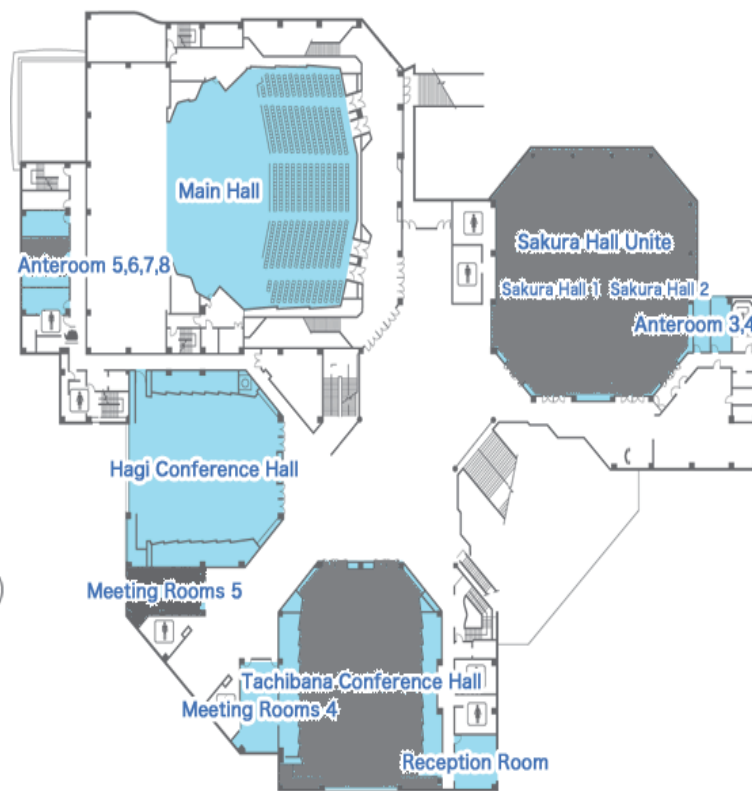

International Center Floor Map

1F

2F

3F

Tachibana (2F) : plenary sessions (March 3)

Meetings rooms 1,2 (1F), 5(2F),8(3F) : parallel sessions

Sakura (2F) : reception

Anteroom 7 (2F) : conference office