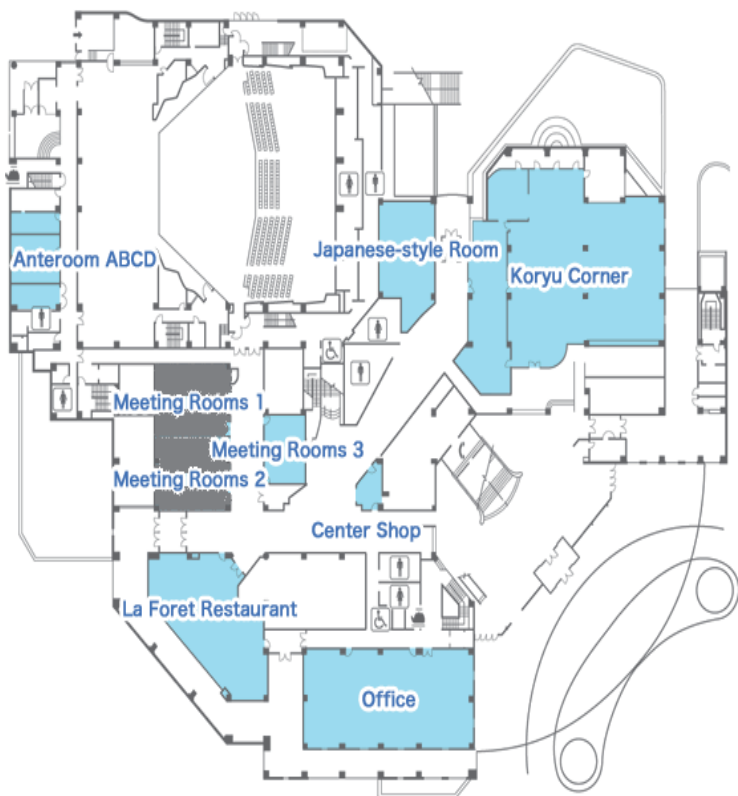

International Center Floor Map

1F

2F

3F

Tachibana (2F) : plenary sessions (March 3)

Meetings rooms 1,2 (1F), 5(2F),8(3F) : parallel sessions

Sakura (2F) : reception

Anteroom 7 (2F) : conference office