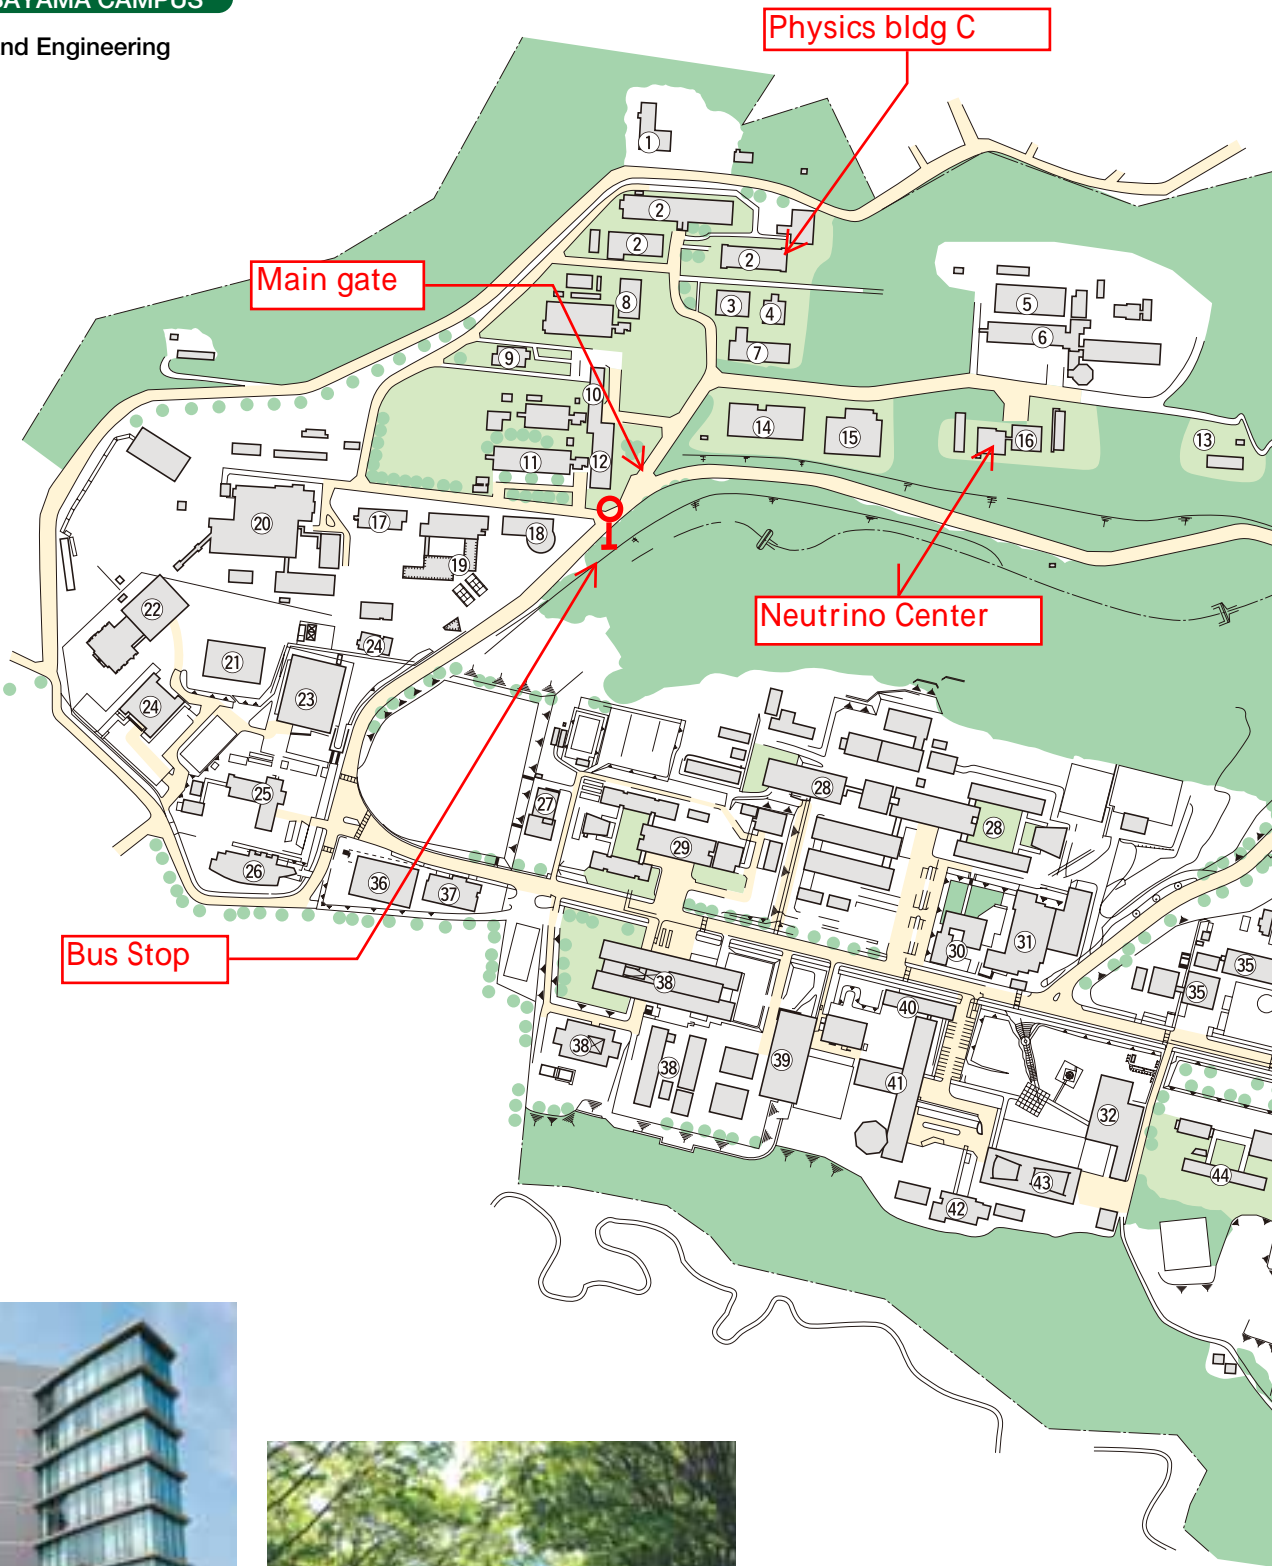

3 AOBAYAMA CAMPUS

Science and Engineering

Graduate School of Information Sciences

Graduate School of Engineering

●Land: 785,049m² ●Buildings: 291,303m² (as of April 1, 2007)

Graduate School / School of Engineering,
Graduate School of Environmental Studies: 6-6, Aoba, Aramaki, Aoba-ku, SENDAI 980-8579
Other than those above: 6-3, Aoba, Aramaki, Aoba-ku, SENDAI 980-8578